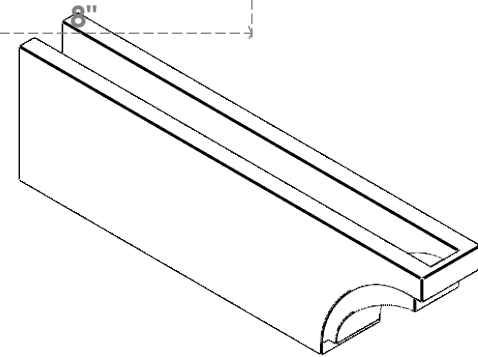

ITEM NUMBER: RFTURO040X08000X28000X008RIV00RCPR

4"W X 8"H X 28"L TIMBERTHANE ROUGH CEDAR RIVERA FAUX WOOD OPEN RAFTER TAIL, 8"L END, PRIMED TAN

FRONT PROFILE

ISOMETRIC

GENERATED DATE : 03/02/2023

EKENA MILLWORK
 2300 WEST MAIN ST.
 CLARKSVILLE, TX 75426
 TOLL FREE: 866-607-0453
 WWW.EKENAMILLWORK.COM

NOTES

1. INSTALLATION TO BE COMPLETED IN ACCORDANCE WITH MANUFACTURER'S SPECIFICATIONS.
2. DRAWING MAY NOT BE TO SCALE
3. THIS DRAWING IS INTENDED FOR DESIGN AND PLANNING PURPOSES ONLY.
4. ALL INFORMATION CONTAINED HEREIN WAS CURRENT AT THE TIME OF DEVELOPMENT BUT MUST BE REVIEWED AND APPROVED BY THE PRODUCT MANUFACTURER TO BE CONSIDERED ACCURATE.
5. TIMBERTHANE ARCHITECTURAL PRODUCTS ARE MADE FROM HIGH DENSITY URETHANE AND COME FACTORY PRIMED