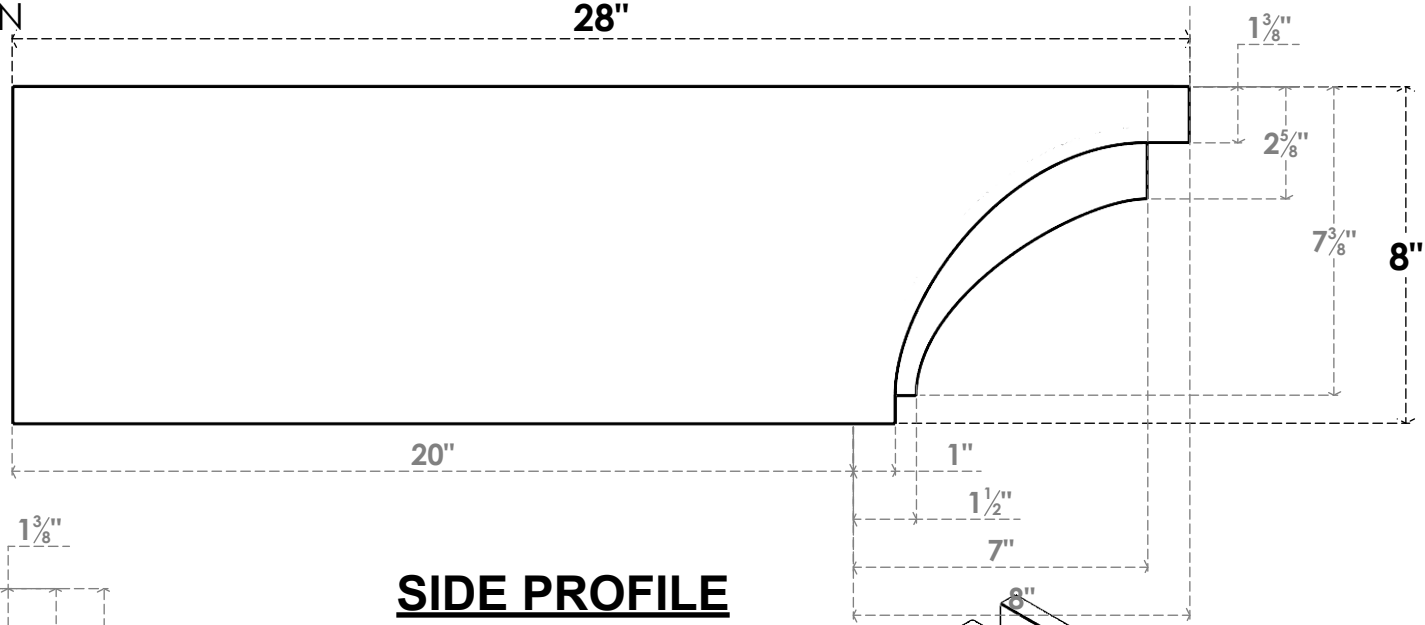

ITEM NUMBER: RFTURO040X08000X28000X008RIV00RCPR

4"W X 8"H X 28"L TIMBERTHANE ROUGH CEDAR RIVERA FAUX WOOD OPEN RAFTER TAIL, 8"L END, PRIMED TAN

FRONT PROFILE

ISOMETRIC

GENERATED DATE : 03/02/2023

EKENA MILLWORK
 2300 WEST MAIN ST.
 CLARKSVILLE, TX 75426
 TOLL FREE: 866-607-0453
 WWW.EKENAMILLWORK.COM

NOTES

1. INSTALLATION TO BE COMPLETED IN ACCORDANCE WITH MANUFACTURER'S SPECIFICATIONS.
2. DRAWING MAY NOT BE TO SCALE
3. THIS DRAWING IS INTENDED FOR DESIGN AND PLANNING PURPOSES ONLY.
4. ALL INFORMATION CONTAINED HEREIN WAS CURRENT AT THE TIME OF DEVELOPMENT BUT MUST BE REVIEWED AND APPROVED BY THE PRODUCT MANUFACTURER TO BE CONSIDERED ACCURATE.
5. TIMBERTHANE ARCHITECTURAL PRODUCTS ARE MADE FROM HIGH DENSITY URETHANE AND COME FACTORY PRIMED