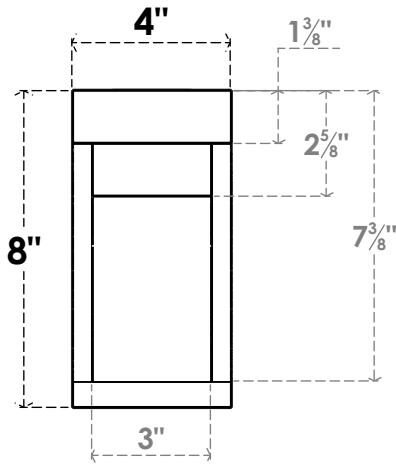

ITEM NUMBER: RFTURO040X08000X28000X008RIV00RCPR

4"W X 8"H X 28"L TIMBERTHANE ROUGH CEDAR RIVERA FAUX WOOD OPEN RAFTER TAIL, 8"L END, PRIMED TAN

FRONT PROFILE

ISOMETRIC

GENERATED DATE : 03/02/2023

EKENA MILLWORK
 2300 WEST MAIN ST.
 CLARKSVILLE, TX 75426
 TOLL FREE: 866-607-0453
 WWW.EKENAMILLWORK.COM

NOTES

1. INSTALLATION TO BE COMPLETED IN ACCORDANCE WITH MANUFACTURER'S SPECIFICATIONS.
2. DRAWING MAY NOT BE TO SCALE
3. THIS DRAWING IS INTENDED FOR DESIGN AND PLANNING PURPOSES ONLY.
4. ALL INFORMATION CONTAINED HEREIN WAS CURRENT AT THE TIME OF DEVELOPMENT BUT MUST BE REVIEWED AND APPROVED BY THE PRODUCT MANUFACTURER TO BE CONSIDERED ACCURATE.
5. TIMBERTHANE ARCHITECTURAL PRODUCTS ARE MADE FROM HIGH DENSITY URETHANE AND COME FACTORY PRIMED